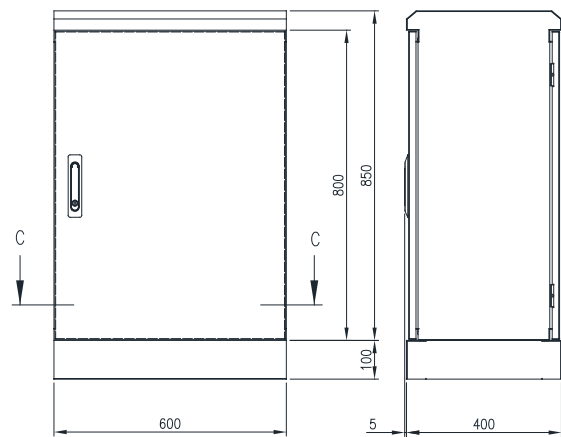

IP66 19" Data Racks

IP-SSD806040

19" 16RU 800H x 600W x 400D

IP Enclosures SSD Range of IP66

FRONT VIEW

SIDE VIEW

SECTION CC