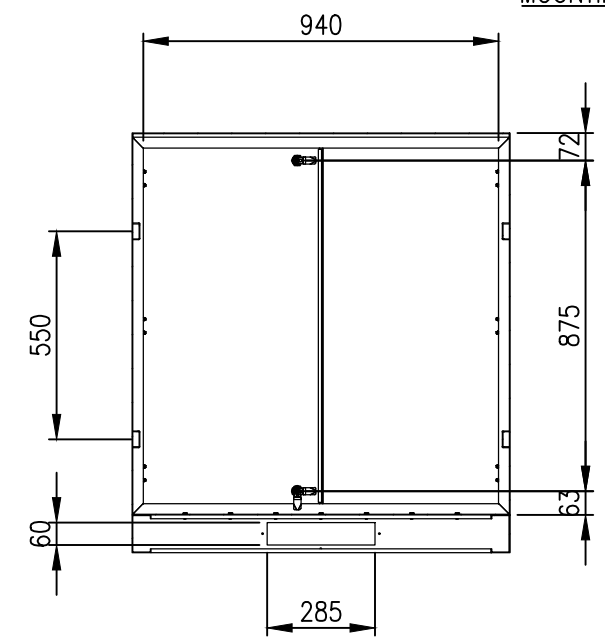

TOP VIEW

LEFT SIDE VIEW

FRONT VIEW

RIGHT SIDE VIEW

SECTION AU-AU

SECTION AY-AY

BOTTOM VIEW

MATERIAL
 BODY: 1.5mm GALVANISED STEEL SHEET
 DOOR: 1.5mm GALVANISED STEEL SHEET
 SEAL: POLYURETHANE
 SURFACE TREATMENT: POWDER-COAT 80-120 MICRON
 COLOUR: RAL7035

© IP ENCLOSURES 2022.
 THIS DRAWING SHALL NOT BE COPIED OR REPRODUCED WITHOUT
 AUTHORISATION FROM IP ENCLOSURES.
 www.ipenclosures.com.au

Itemref	Quantity	Title/Name, designation, material, dimension etc	Article No./Reference
Designed by	Checked by	Approved by - date	Filename
IP	IP	28/07/22	IP-CON10010045
Date	Scale	1000x1000x450 STEEL CONSOLE	
28/07/22	1:20	IP-CON10010045	
Edition	Sheet		
0	1/1		