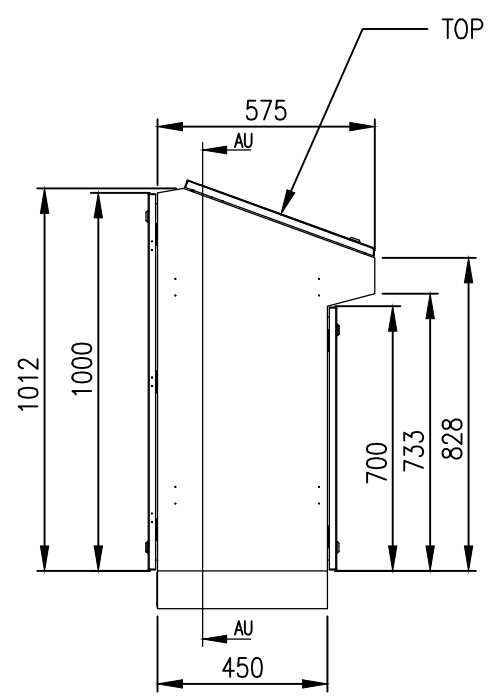

TOP VIEW

LEFT SIDE VIEW

FRONT VIEW

RIGHT SIDE VIEW

SECTION AU-AU

SECTION AY-AY

BOTTOM VIEW

MATERIAL
 BODY: 1.5mm GALVANISED STEEL SHEET
 DOOR: 1.5mm GALVANISED STEEL SHEET
 SEAL: POLYURETHANE
 SURFACE TREATMENT: POWDER-COAT 80-120 MICRON
 COLOUR: RAL7035

© IP ENCLOSURES 2022.
 THIS DRAWING SHALL NOT BE COPIED OR REPRODUCED WITHOUT
 AUTHORISATION FROM IP ENCLOSURES.
 www.ipenclosures.com.au

Itemref	Quantity	Title/Name, designation, material, dimension etc	Article No./Reference
Designed by	Checked by	Approved by - date	Filename
IP	IP	28/07/22	IP-CON10010045
Date	Scale	1000x1000x450 STEEL CONSOLE	
28/07/22	1:20	IP-CON10010045	
Edition	Sheet		
0	1/1		