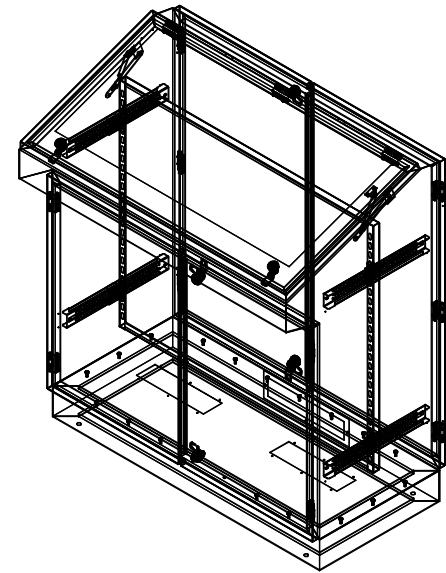

TOP VIEW

LEFT SIDE VIEW

FRONT VIEW

RIGHT SIDE VIEW

SECTION AU-AU

SECTION AY-AY

BOTTOM VIEW

MATERIAL
 BODY: 1.5mm GALVANISED STEEL SHEET
 DOOR: 1.5mm GALVANISED STEEL SHEET
 SEAL: POLYURETHANE
 SURFACE TREATMENT: POWDER-COAT 80-120 MICRON
 COLOUR: RAL7035

© IP ENCLOSURES 2022.
 THIS DRAWING SHALL NOT BE COPIED OR REPRODUCED WITHOUT
 AUTHORISATION FROM IP ENCLOSURES.
 www.ipenclosures.com.au

Itemref	Quantity	Title/Name, designation, material, dimension etc	Article No./Reference
Designed by	Checked by	Approved by - date	Filename
IP	IP	28/07/22	IP-CON10010045
Date	Scale	1000x1000x450 STEEL CONSOLE	
28/07/22	1:20	IP-CON10010045	
Edition	Sheet		
0	1/1		