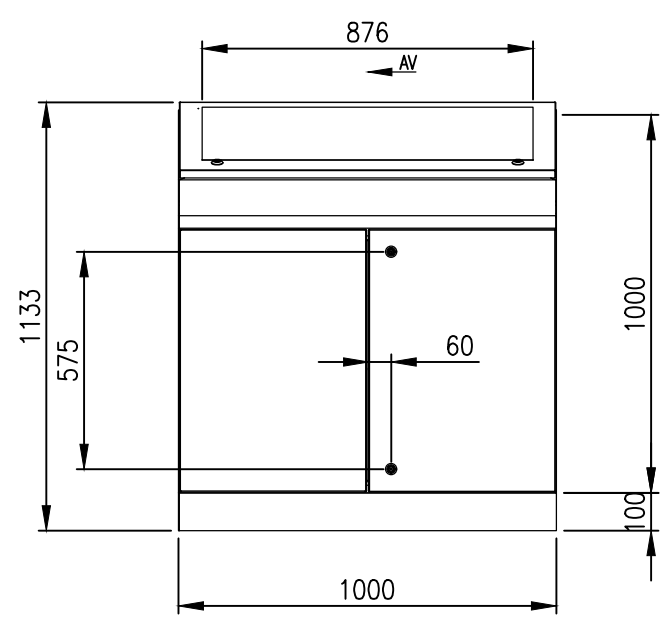

TOP VIEW

LEFT SIDE VIEW

FRONT VIEW

RIGHT SIDE VIEW

SECTION AU-AU

SECTION AY-AY

BOTTOM VIEW

MATERIAL
 BODY: 1.5mm GALVANISED STEEL SHEET
 DOOR: 1.5mm GALVANISED STEEL SHEET
 SEAL: POLYURETHANE
 SURFACE TREATMENT: POWDER-COAT 80-120 MICRON
 COLOUR: RAL7035

© IP ENCLOSURES 2022.
 THIS DRAWING SHALL NOT BE COPIED OR REPRODUCED WITHOUT
 AUTHORISATION FROM IP ENCLOSURES.
 www.ipenclosures.com.au

Itemref	Quantity	Title/Name, designation, material, dimension etc	Article No./Reference
Designed by	Checked by	Approved by - date	Filename
IP	IP	28/07/22	IP-CON10010045
Date	Scale	1000x1000x450 STEEL CONSOLE	
28/07/22	1:20	IP-CON10010045	
Edition	Sheet		
0	1/1		