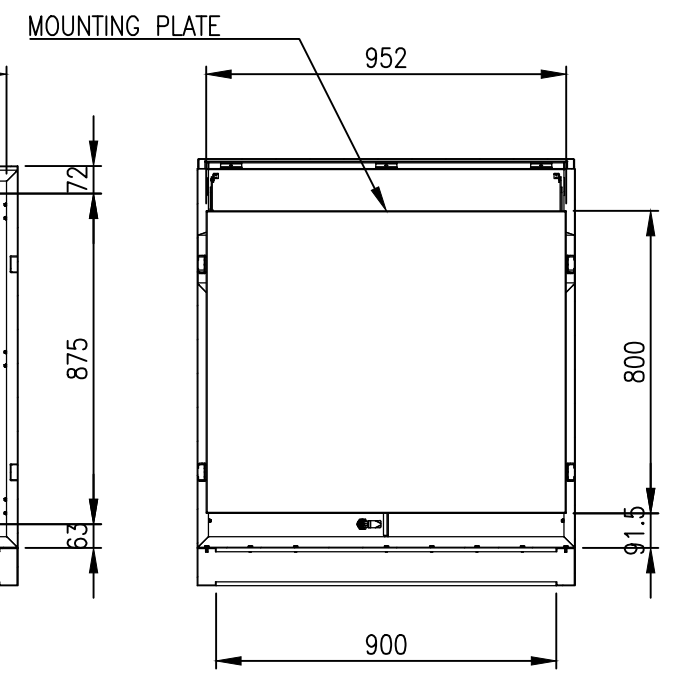

TOP VIEW

LEFT SIDE VIEW

FRONT VIEW

RIGHT SIDE VIEW

SECTION AU-AU

SECTION AY-AY

BOTTOM VIEW

MATERIAL
 BODY: 1.5mm GALVANISED STEEL SHEET
 DOOR: 1.5mm GALVANISED STEEL SHEET
 SEAL: POLYURETHANE
 SURFACE TREATMENT: POWDER-COAT 80-120 MICRON
 COLOUR: RAL7035

© IP ENCLOSURES 2022.
 THIS DRAWING SHALL NOT BE COPIED OR REPRODUCED WITHOUT
 AUTHORISATION FROM IP ENCLOSURES.
 www.ipenclosures.com.au

Itemref	Quantity	Title/Name, designation, material, dimension etc	Article No./Reference
Designed by	Checked by	Approved by - date	Filename
IP	IP	28/07/22	IP-CON10010045
Date	Scale	1000x1000x450 STEEL CONSOLE	
28/07/22	1:20	IP-CON10010045	
Edition	Sheet		
0	1/1		