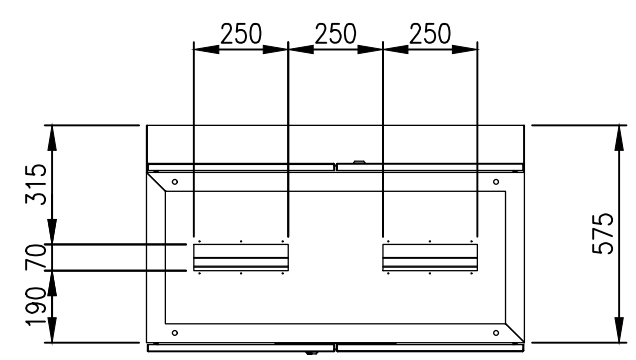

TOP VIEW

LEFT SIDE VIEW

FRONT VIEW

RIGHT SIDE VIEW

SECTION AU-AU

SECTION AY-AY

BOTTOM VIEW

MATERIAL
 BODY: 1.5mm GALVANISED STEEL SHEET
 DOOR: 1.5mm GALVANISED STEEL SHEET
 SEAL: POLYURETHANE
 SURFACE TREATMENT: POWDER-COAT 80-120 MICRON
 COLOUR: RAL7035

© IP ENCLOSURES 2022.
 THIS DRAWING SHALL NOT BE COPIED OR REPRODUCED WITHOUT
 AUTHORISATION FROM IP ENCLOSURES.
 www.ipenclosures.com.au

Itemref	Quantity	Title/Name, designation, material, dimension etc	Article No./Reference
Designed by	Checked by	Approved by - date	Filename
IP	IP	28/07/22	IP-CON10010045
Date	Scale	1000x1000x450 STEEL CONSOLE	
28/07/22	1:20	IP-CON10010045	
Edition	Sheet		
0	1/1		