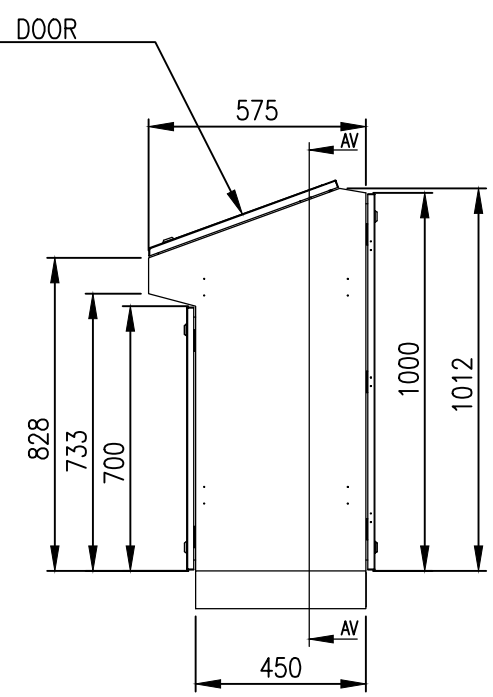

TOP VIEW

LEFT SIDE VIEW

FRONT VIEW

RIGHT SIDE VIEW

SECTION AU-AU

SECTION AY-AY

BOTTOM VIEW

MATERIAL
 BODY: 1.5mm GALVANISED STEEL SHEET
 DOOR: 1.5mm GALVANISED STEEL SHEET
 SEAL: POLYURETHANE
 SURFACE TREATMENT: POWDER-COAT 80-120 MICRON
 COLOUR: RAL7035

© IP ENCLOSURES 2022.
 THIS DRAWING SHALL NOT BE COPIED OR REPRODUCED WITHOUT
 AUTHORISATION FROM IP ENCLOSURES.
 www.ipenclosures.com.au

Itemref	Quantity	Title/Name, designation, material, dimension etc	Article No./Reference
Designed by	Checked by	Approved by - date	Filename
IP	IP	28/07/22	IP-CON10010045
Date	Scale	1000x1000x450 STEEL CONSOLE	
28/07/22	1:20	IP-CON10010045	
Edition	Sheet		
0	1/1		