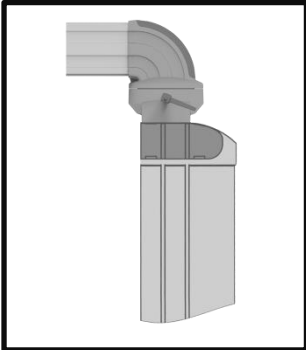

IP-045.400

Rotatable Panel 90° Angle Coupling

Weight (gr)	920
Color/Ral Code	RAL7035
Package	1
Package Dimension (mm)	160x140x110
Movement	350°