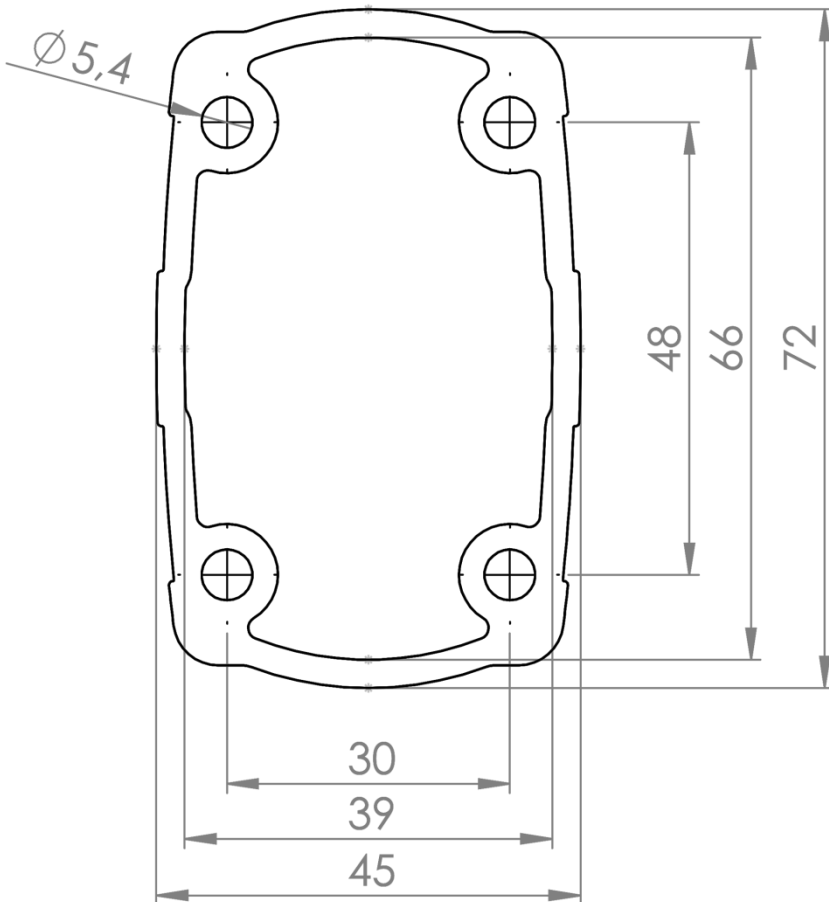

IP-045.075 Carrier Arm Profile

Length (mm)	750
Weight (gr)	1650
Color/Ral Code	RAL7035
Package	1
Package Dimension(mm)	50x75x755

Carrier Arm Profile Length (mm) : 250 - 500 - 750 - 1000 - 1250 - 1500 - 1750 - 2000