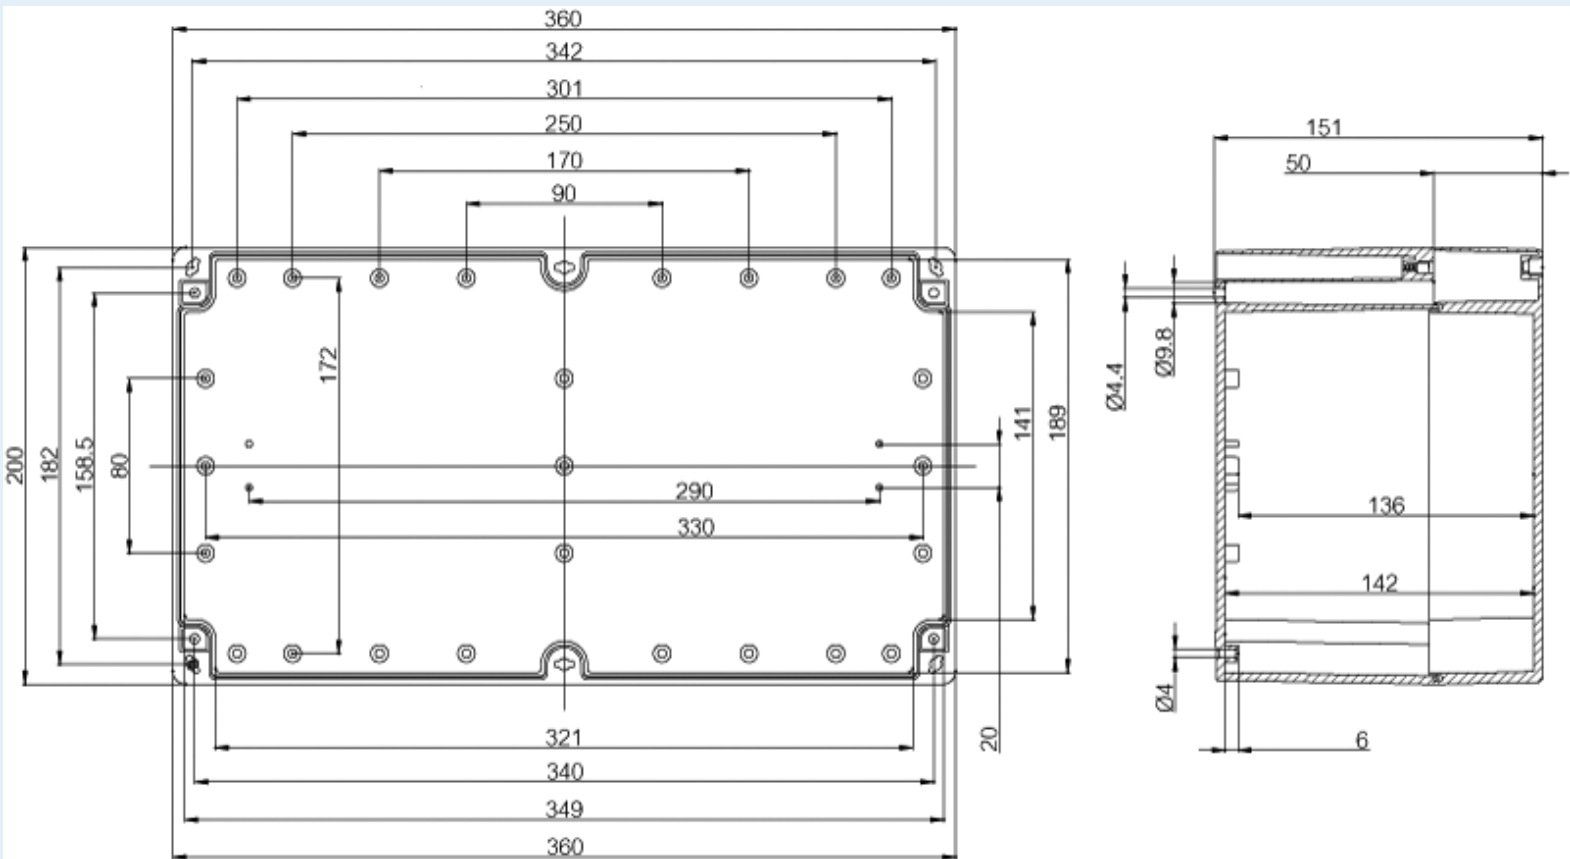

PCT 203615

Sample image

Order symbol : PCT 203615

Product nr : 7022791

Description : Enclosure, PC

Remarks : Clear transparent cover

EAN : 6418074058713

El. number :

- Finland : 3435422
- Denmark : 8212003033

Including : Base with screws for mounting plate/DIN-rail. cover with PUR gasket and stainless steel cover screws.

Dimensions :	Height	Width	Depth
mm :	200	360	150
inch :	7.87	14.17	5.91

Accessories :

- TF 28037 Wall fastening lug (4 pcs), for enclosures:
- TM 2036 Mounting plate, for enclosures: (318 x 186 x 1.5)

Materials :

Material :	Polycarbonate
Base colour :	RAL_7035
Cover colour :	Clear transparent
Gasket material :	Polyurethane

Temperatures :

Temperature °C (continuous) :	-40 ... 80
Temperature °F (continuous) :	-40 ... 175

TH A	Grey plastic hinges (2 pcs) (30 x 20 x 12)
TRH 2036	DIN-35 Mounting rail, for enclosures: (35 x 340 x 1.5)