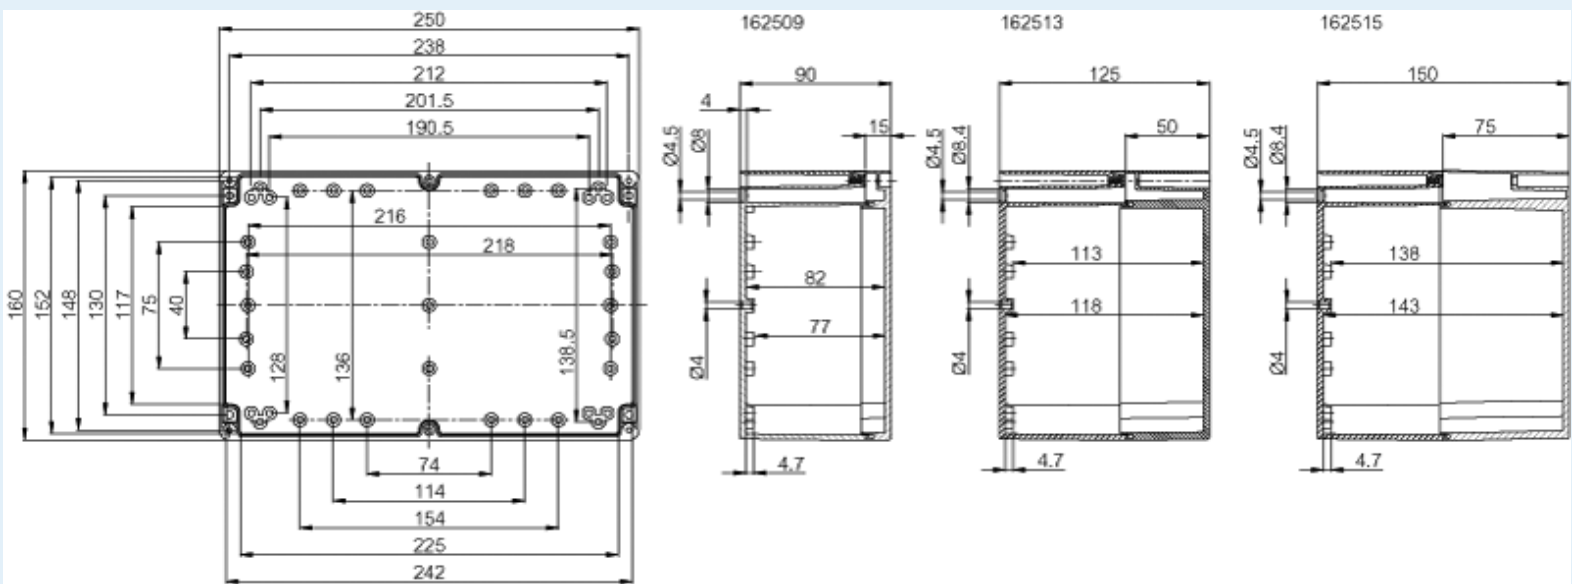

# PC 162509

Sample image

**Order symbol :** PC 162509

**Product nr :** 7032840

**Description :** Enclosure, PC

**Remarks :** Grey cover

**EAN :** 6418074003683

**El. number :**

- Finland : 3423440
- Denmark : 8212002885
- Sweden : 2536129

**Including :** Base with screws for mounting plate/DIN-rail. cover with PUR gasket and stainless steel cover screws.

Dimensions :	Height	Width	Depth
mm :	160	250	90
inch :	6.3	9.84	3.54