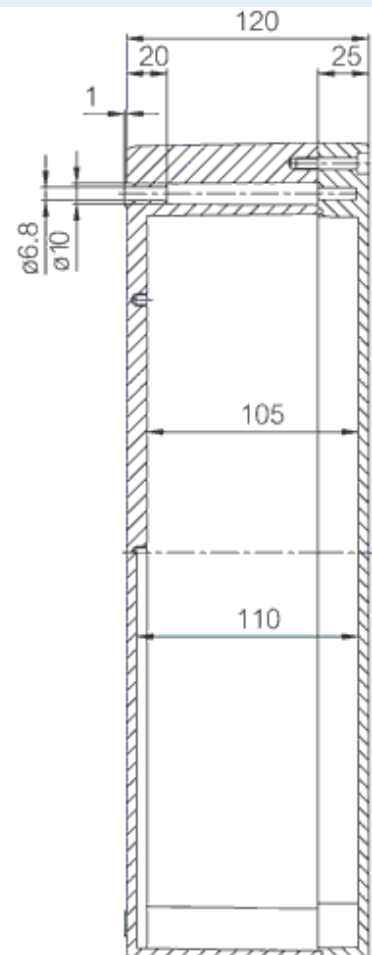

P 404012

Sample image

Order symbol : P 404012

Product nr : 7094450

Description : Enclosure, polyester

Remarks : Grey cover

EAN : 6418074004444

El. number :

- Finland : 3423681
- Denmark : 8212005714
- Sweden : 2536239

Dimensions :

	Height	Width	Depth
mm :	405	400	120
inch :	15.94	15.75	4.72

Materials :

Material :	Glass Fiber Reinforced Polyester
Base colour :	RAL_7036
Cover colour :	RAL 7036
Gasket material :	Polyurethane

Temperatures :

Temperature °C (continuous) :	-20 ... 95
Temperature °F (continuous) :	-4...203°F

Accessories :

ARH 40	DIN-35 Mounting rail, for enclosures: (383 x 35 x 7.5)
PM 4040	Mounting plate, for enclosures: (390 x 385 x 1.5)
MRS 28541	Wall fastening lug (2 pcs), for enclosures: (15 x 50 x 1)