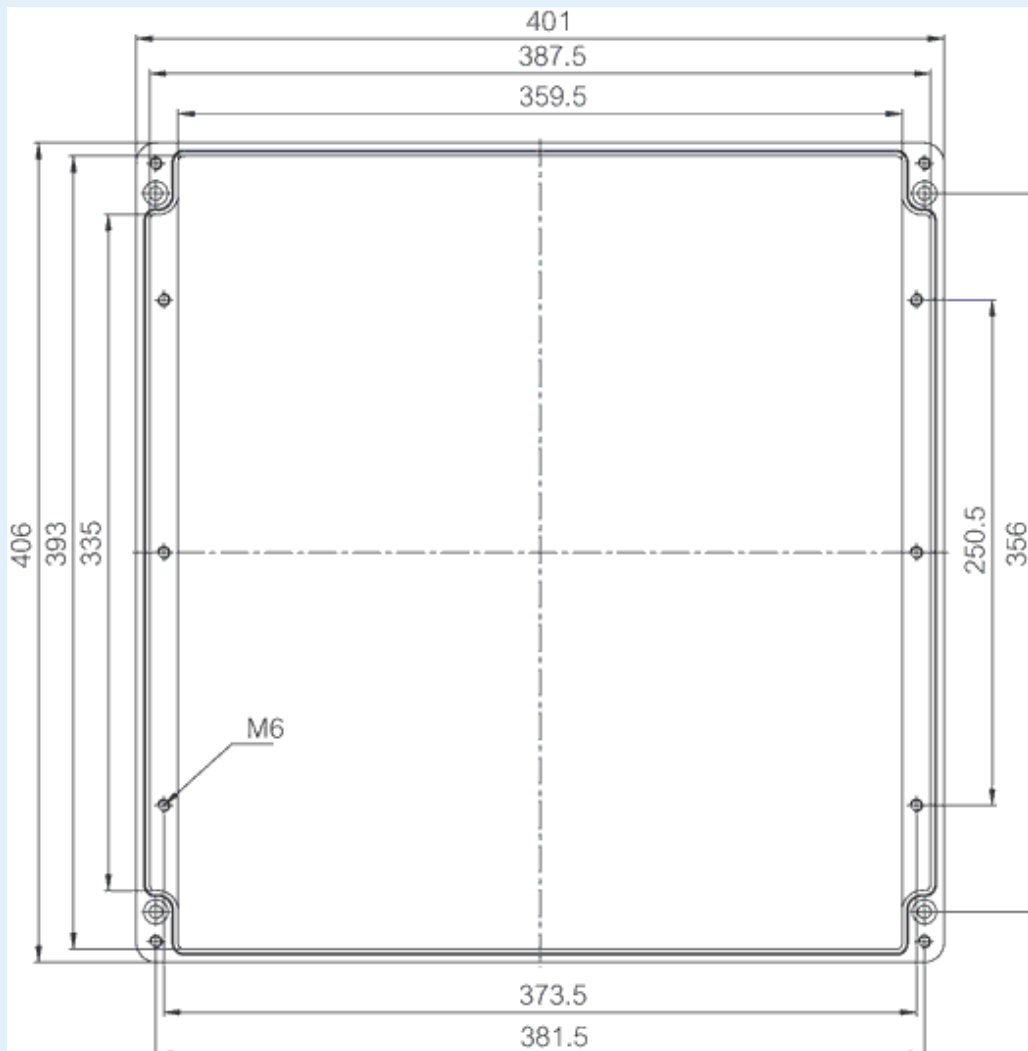

P 404012

Sample image

Order symbol : P 404012

Product nr : 7094450

Description : Enclosure, polyester

Remarks : Grey cover

EAN : 6418074004444

El. number :

- Finland : 3423681
- Denmark : 8212005714
- Sweden : 2536239

Dimensions :

	Height	Width	Depth
mm :	405	400	120
inch :	15.94	15.75	4.72

Materials :

Material :	Glass Fiber Reinforced Polyester
Base colour :	RAL_7036
Cover colour :	RAL 7036
Gasket material :	Polyurethane

Temperatures :

Temperature °C (continuous) :	-20 ... 95
Temperature °F (continuous) :	-4...203°F

Accessories :

ARH 40	DIN-35 Mounting rail, for enclosures: (383 x 35 x 7.5)
PM 4040	Mounting plate, for enclosures: (390 x 385 x 1.5)
MRS 28541	Wall fastening lug (2 pcs), for enclosures: (15 x 50 x 1)