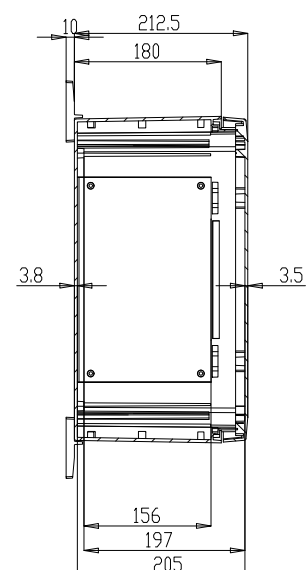

Seal: Polyurethane.

Lock: Swing handle. 2-point locking system with door guide included.

Standard Colour: RAL7035 Light Grey.

Image shown is for reference only. See drawing below for the accurate size & measurement.

*2 rows x 11 modules for size 400H x 300W x 210D ARCA Enclosure

**Installation Methods:

WMKQ10S -	Provide 10mm offset or gap clearance between wall and cabinet
WMKQ50S -	Provide 50mm offset or gap clearance between wall and cabinet
WMK-ARCA-10-SMALL-	Provide 10mm offset or gap clearance between wall and cabinet
WMK-ARCA-40-SMALL-	Provide 40mm offset or gap clearance between wall and cabinet