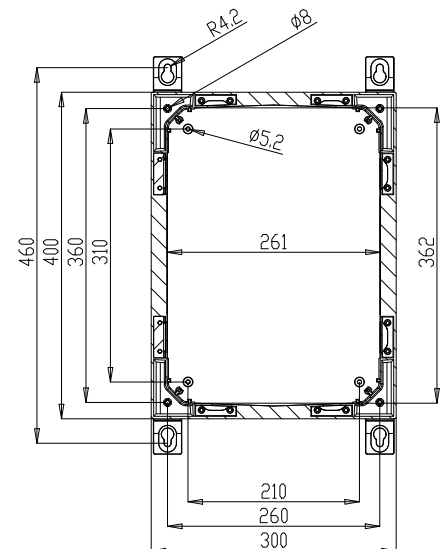

Seal: Polyurethane.

Lock: Swing handle. 2-point locking system with door guide included.

Standard Colour: RAL7035 Light Grey.

Image shown is for reference only. See drawing below for the accurate size & measurement.

*2 rows x 11 modules for size 400H x 300W x 210D ARCA Enclosure

**Installation Methods:

WMKQ10S -	Provide 10mm offset or gap clearance between wall and cabinet
WMKQ50S -	Provide 50mm offset or gap clearance between wall and cabinet
WMK-ARCA-10-SMALL-	Provide 10mm offset or gap clearance between wall and cabinet
WMK-ARCA-40-SMALL-	Provide 40mm offset or gap clearance between wall and cabinet